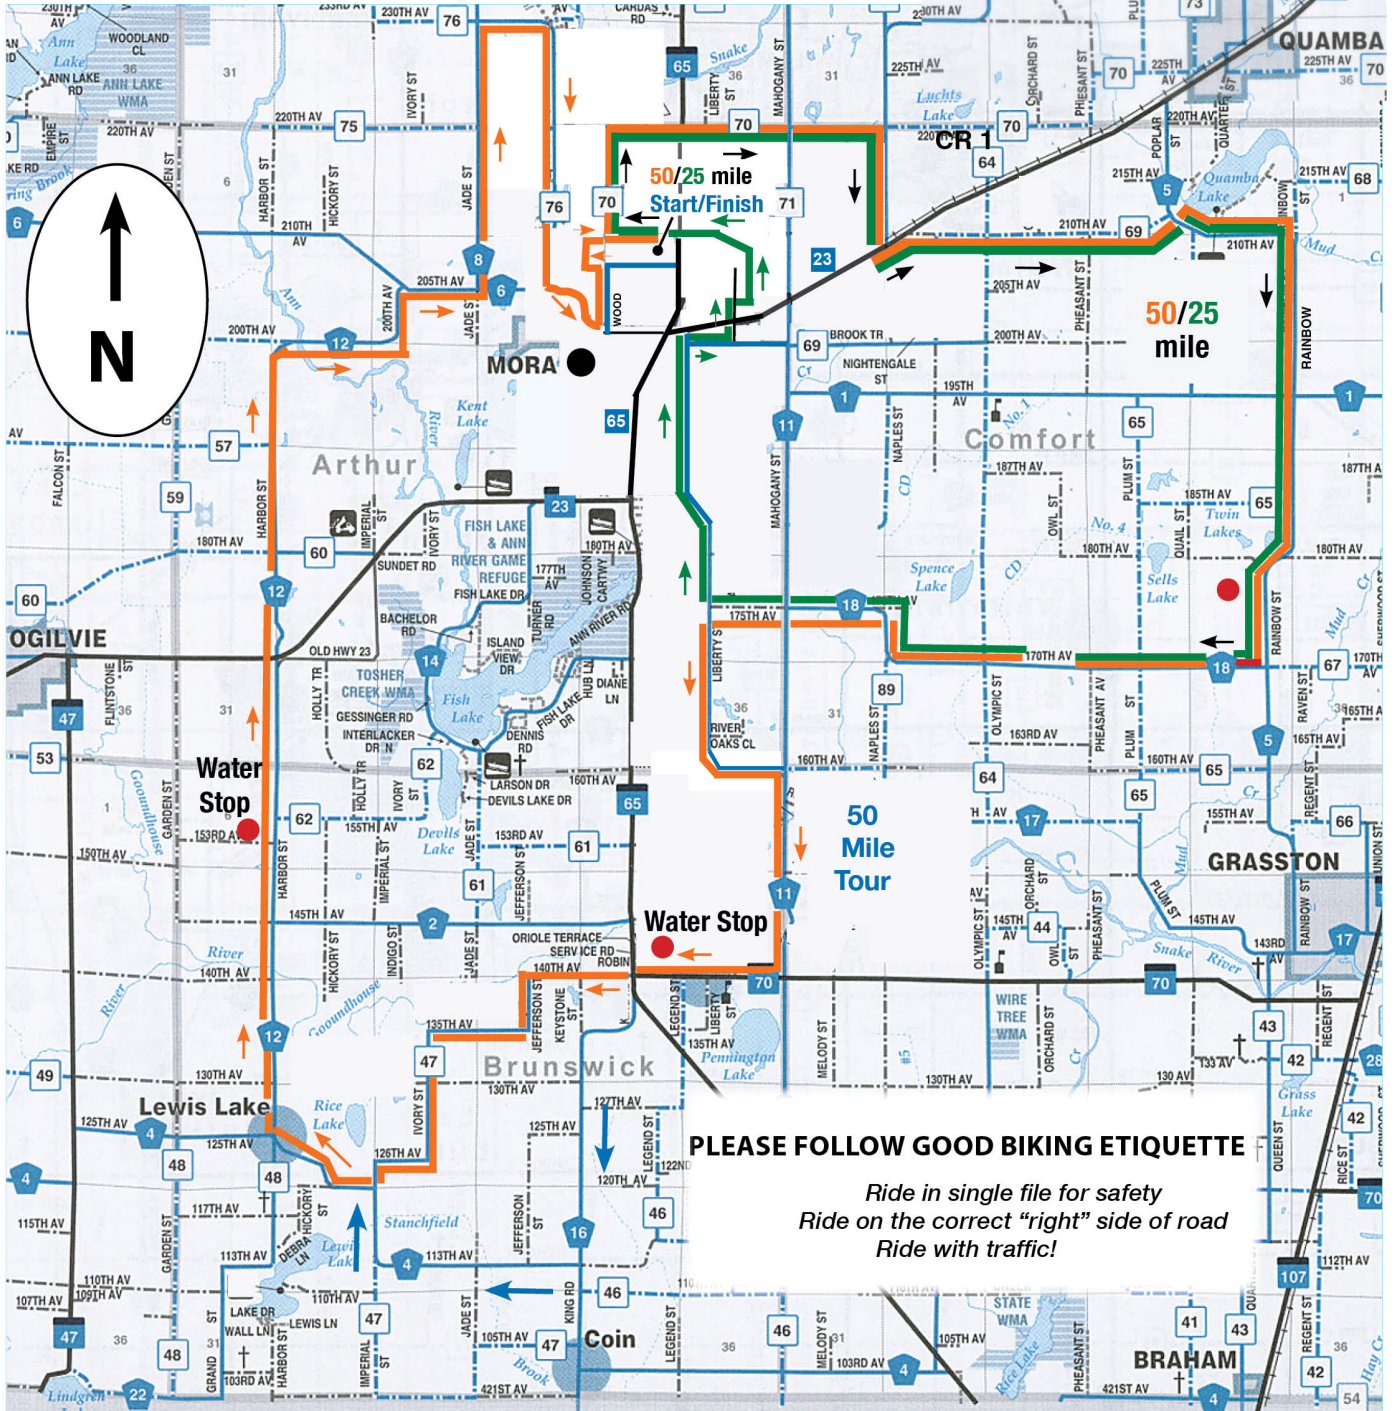

2022 MORA BIKE TOUR

The Bike Tour begins and heads west on the bike path directly north of the Nordic Center. All riders will bike together until they split at the intersection of Liberty Street and 175th Ave. After the two tour distances split, follow the signs back towards the Nordic Center.

Caution: The bike route crosses Highways 23 & 65 several times. Please be careful and watch for traffic.

Have a great ride.

Emergency 911
Nuisance Dogs- Sheriff's Dept. 320-679-8400
Sag Wagon- 612-209-0952

➔ **Both Tours**
— **25 Mile Tour**
— **50 Mile Tour**

PLEASE FOLLOW GOOD BIKING ETIQUETTE
Ride in single file for safety
Ride on the correct "right" side of road
Ride with traffic!